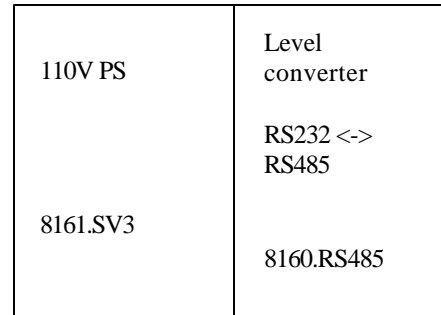

Possible IRS Configurations

DATA Access

OPUS II
SG-GMA software

OPUS 200
Open protocol
OEM - Applications

RS232 ITF (PC)
Open protocol
OEM - Applications

RS485 ITF
Open protocol
OEM - Applications